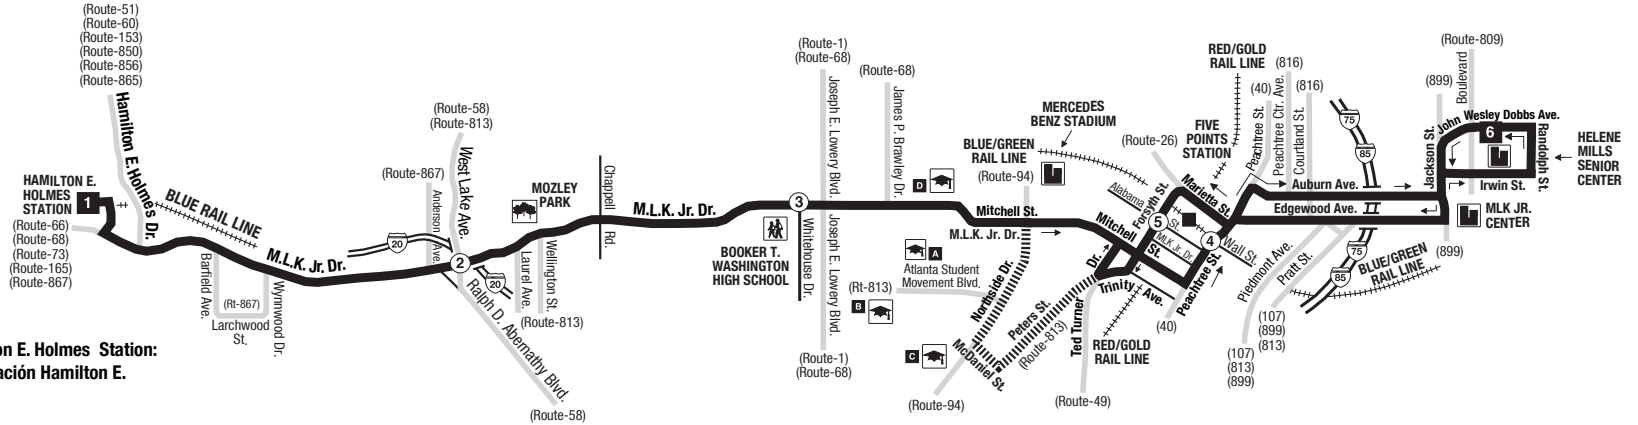

**Routes intersecting at Five Points Station:
Rutas intersectando en la Estación Five Points:**

- 3-Martin Luther King, Jr. Drive/Auburn Avenue
- 21-Memorial Drive
- 26-Marietta Street/Perry Boulevard
- 40-Peachtree Street/Downtown
- 42-Pryor Road
- 49-McDonough Boulevard
- 55-Jonesboro Road
- 186-Rainbow Drive/South Dekalb
- 813-Atlanta University Center
- 816-North Highland Avenue
- CobbLinc

**Routes intersecting at Hamilton E. Holmes Station:
Rutas intersectando en la Estación Hamilton E. Holmes:**

- 3-Martin Luther King, Jr. Drive/Auburn Avenue
- 51-Joseph E. Boone Boulevard
- 60-Hightower Road
- 66-Lynhurst Drive/Princeton Lakes
- 68-Benjamin E. Mays Drive
- 73-Fulton Industrial
- 153-James Jackson Parkway
- 165-Fairburn Road
- 201-Six Flags Over Georgia
- 850-Carroll Heights/Fairburn Heights
- 856-Baker Hills/Wilson Mill Meadows
- 865-Boulder Park Drive
- 867-Peyton Forest/Dixie Hills
- CobbLinc

**ATLANTA UNIVERSITY CENTER (AUC)
REFERENCE GUIDE**

- A** CLARK ATLANTA UNIVERSITY
- B** MOREHOUSE COLLEGE
- C** SPELMAN COLLEGE
- D** MORRIS BROWN COLLEGE

**NORTH
NORTE**

— INTERSECTING ROUTES
Rutas Intersectando

----- ROUTE DETOUR DURING SPECIAL EVENTS
Desvío de ruta durante eventos especiales