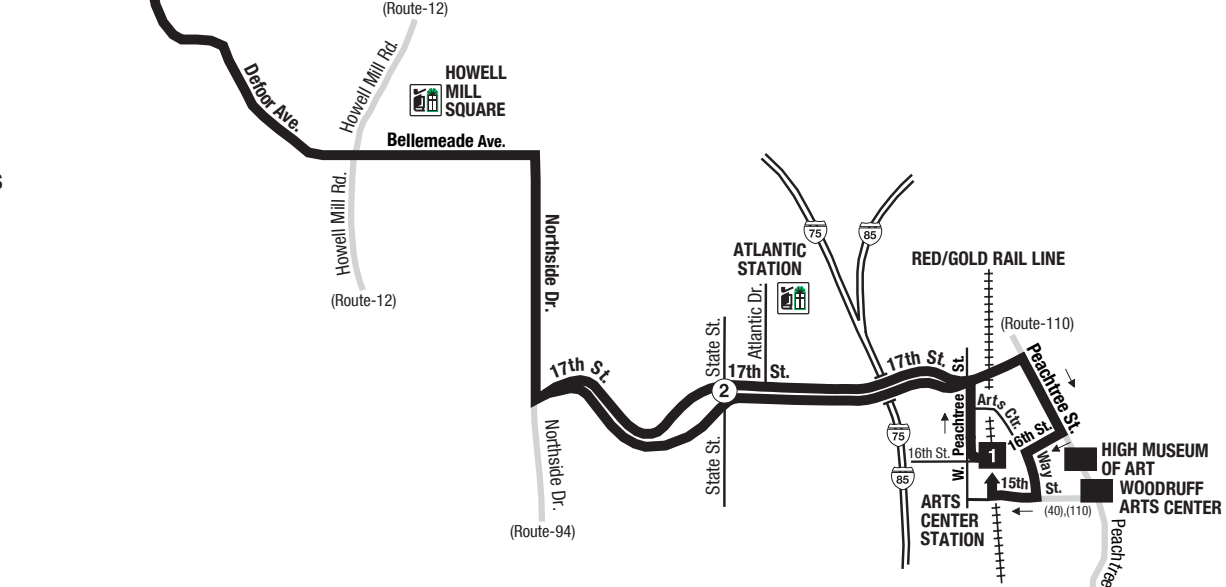

INTERSECTING ROUTES
Rutas Intersectando

Routes intersecting at Arts Center Station:
Rutas intersectando en la Estación Arts Center:

- 27-Cheshire Bridge Road
- 37-Defoors Ferry Road
- 40-Peachtree Street/Downtown
- 94-Northside Drive
- 110-Peachtree Road/Buckhead
- Atlantic Station Shuttle
- CobbLinc
- Gwinett County Transit
- Xpress