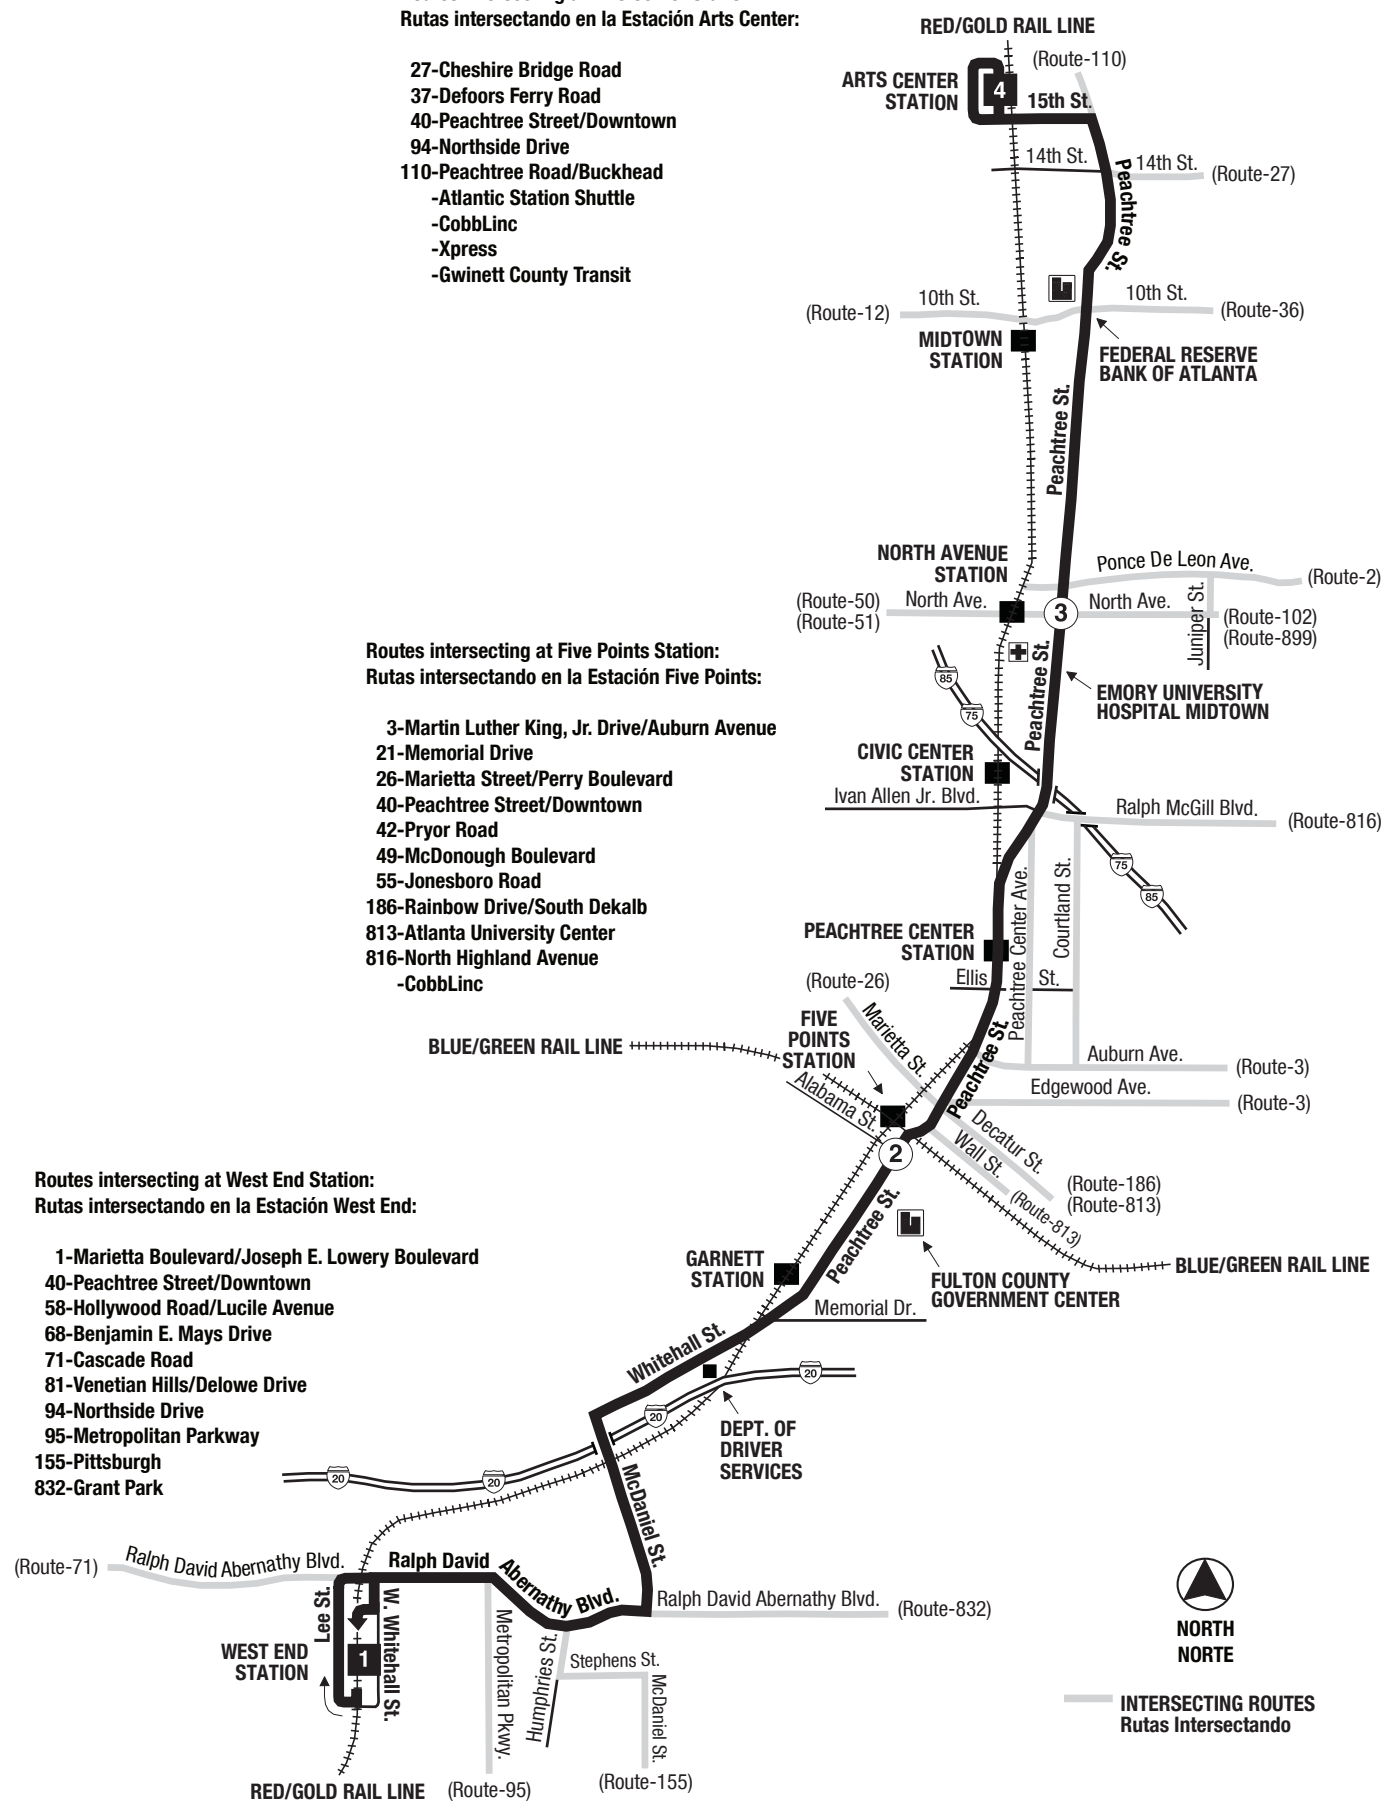

Routes intersecting at Arts Center Station:
Rutas intersectando en la Estación Arts Center:

- 27-Cheshire Bridge Road
- 37-Defoors Ferry Road
- 40-Peachtree Street/Downtown
- 94-Northside Drive
- 110-Peachtree Road/Buckhead
- Atlantic Station Shuttle
- CobbLinc
- Xpress
- Gwinnett County Transit

Routes intersecting at Five Points Station:
Rutas intersectando en la Estación Five Points:

- 3-Martin Luther King, Jr. Drive/Auburn Avenue
- 21-Memorial Drive
- 26-Marietta Street/Perry Boulevard
- 40-Peachtree Street/Downtown
- 42-Pryor Road
- 49-McDonough Boulevard
- 55-Jonesboro Road
- 186-Rainbow Drive/South Dekalb
- 813-Atlanta University Center
- 816-North Highland Avenue
- CobbLinc

Routes intersecting at West End Station:
Rutas intersectando en la Estación West End:

- 1-Marietta Boulevard/Joseph E. Lowery Boulevard
- 40-Peachtree Street/Downtown
- 58-Hollywood Road/Lucile Avenue
- 68-Benjamin E. Mays Drive
- 71-Cascade Road
- 81-Venetian Hills/Delowe Drive
- 94-Northside Drive
- 95-Metropolitan Parkway
- 155-Pittsburgh
- 832-Grant Park

NORTH
NORTE

— INTERSECTING ROUTES
 Rutas intersectando